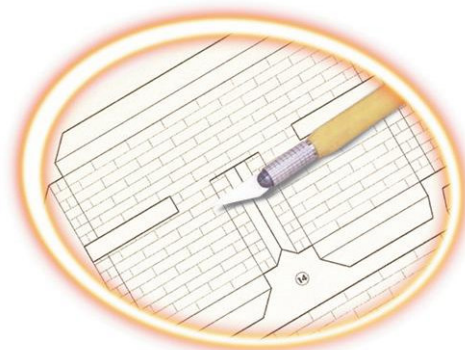

EASY ASSEMBLING

Models are very easy to build following detailed step-by-step instructions in English along with self-descriptive 3D diagrams

PACKAGING

Cellophaned folder (13x9,5 in; 33x24 cm)
with a convenient Euro-slot hanger

We produce models of two types:

PRE-CUT

No additional cutting is needed - every detail is already cut very precisely! The width of openwork frame for some models is as narrow as 0,6 inches (1,5 mm), so be ready to fold the parts very accurately! Glue should be used only at some crucial spots

PRINTED

The scoring and cutting pattern is printed on the front side so one can easily cut out the details and assemble the model according to set-up instructions

We also produce models with printed details in full color as well as the custom kits by request. Just ask!