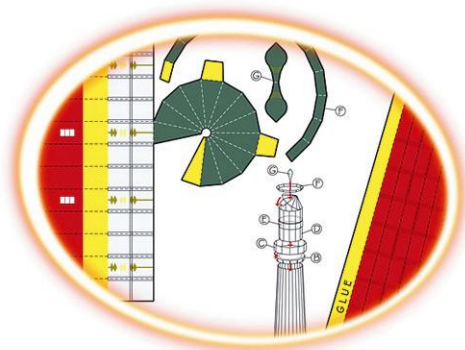

EASY ASSEMBLING

Models are very easy to build following detailed step-by-step instructions in English along with self-descriptive 3D diagrams

PACKAGING

Cellophaned folder (13x9,5 in; 33x24 cm)
with a convenient Euro-slot hanger

We produce models of two types:

PRE-CUT

No additional cutting is needed - every detail is already cut very precisely! The width of openwork frame for some models is as narrow as 0,6 inches (1,5 mm), so be ready to fold the parts very accurately! Glue should be used only at some crucial spots

PRINTED

The scoring and cutting pattern is printed on the front side so one can easily cut out the details and assemble the model according to set-up instructions

We also produce models with printed details in full color as well as the custom kits by request. Just ask!