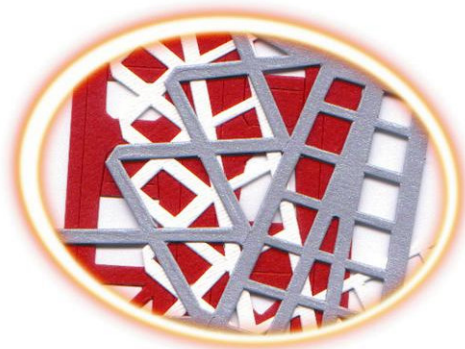

We produce models of two types: