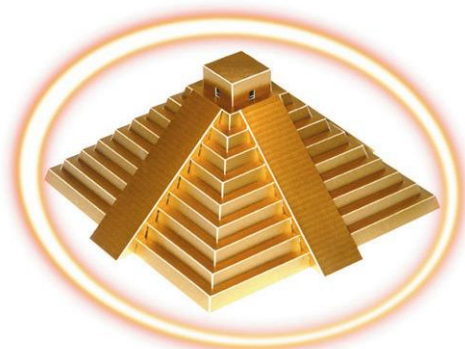

Paperlandmarks Models At A Glance

UNIQUENESS

Paperlandmarks models are finely detailed and express the very nature of the landmarks they represent. All the beauty of details is achieved by cutouts and folded panes, not just printed facades. Wherever you use them, we guarantee the superior quality of our kits

WIDEST AUDIENCE

The models are ideal for

- school projects
- home interior design
- one's party
- a very special gift
- studies of form and structure

Ages 10 to adult

MADE FROM

Models are produced from the finest cardboards, which are crisp but durable enough to let the particular landmark look firm and elegant

EASY ASSEMBLING

Models are very easy to build following detailed step-by-step instructions in English along with self-descriptive 3D diagrams

PACKAGING

Cellophaned folder (13x9,5 in; 33x24 cm)
with a convenient Euro-slot hanger