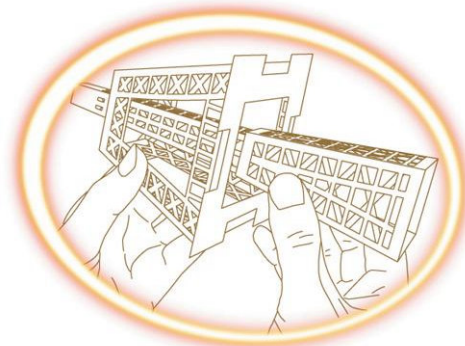

Paperlandmarks Models At A Glance

UNIQUENESS

Paperlandmarks models are finely detailed and express the very nature of the landmarks they represent. All the beauty of details is achieved by cutouts and folded panes, not just printed facades. Wherever you use them, we guarantee the superior quality of our kits

WIDEST AUDIENCE

The models are ideal for

- school projects
- home interior design
- one's party
- a very special gift
- studies of form and structure

Ages 10 to adult

MADE FROM

Models are produced from the finest cardboards, which are crisp but durable enough to let the particular landmark look firm and elegant

EASY ASSEMBLING

Models are very easy to build following detailed step-by-step instructions in English along with self-descriptive 3D diagrams

PACKAGING

Cellophaned folder (13x9,5 in; 33x24 cm)
with a convenient Euro-slot hanger

We produce models of two types:

PRE-CUT

No additional cutting is needed - every detail is already cut very precisely! The width of openwork frame for some models is as narrow as 0,6 inches (1,5 mm), so be ready to fold the parts very accurately! Glue should be used only at some crucial spots